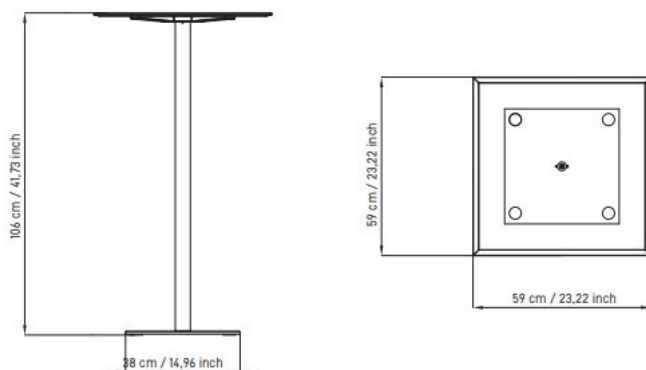

PRODUCT INFORMATION

The materials used are recyclable. At the end of its use, do not dispose of the product in the environment, but dispose of it according to the type of material. The company reserves the right to make changes to this catalog and production without prior notice.