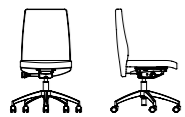

4OFGI26+4OFGI28
4OFGI30
L 67 x W 67 x H 97 cm