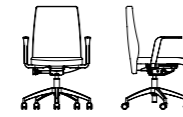

4OFGI18+4OFGI20
4OFGI22+4OFGI24
L 67 x W 67 x H 97 cm