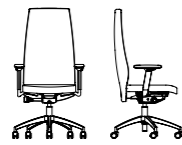

4OFDI06
L 67 x W 67 x H 115 cm