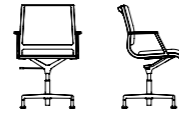

4NL2812
L 60 x W 60 x H 85 cm