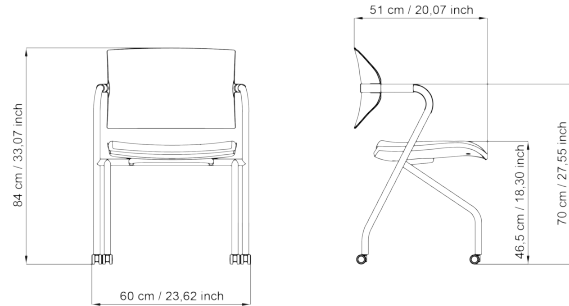

AIRE JR

Design Stefano Getzel

article: 404B Mesh

code: 4AIMC18

					
9,5	yes	2	11,5	0,52	114x63 x75
EN 16139	EN 1728	CAM	VOC	Warranty: 5 years	

DESCRIPTION

Group Seating, medium mesh backrest, pvc armrests, tip-up seat, chromed structure, with Ø 36 mm black wheels.

FINISHING: plastic back: clear, white, grey and sand coloured; grey seat support and armrests. Plastic back: black; black seat support and armrest.

BACK: mesh.

SEAT: in fire-retardant foam, density 50 kg/m³ with multi-layer beech and poplar seat insert and covering seat support in polypropylene.

ARMRESTS: produced with thermal shaping system pvc black or grey, combined with the seat support.

BASE: high resistant round steel diameter Ø 25 mm, chromed finishing.

CASTORS: self-braking, Ø 36 mm, rubber (standard).