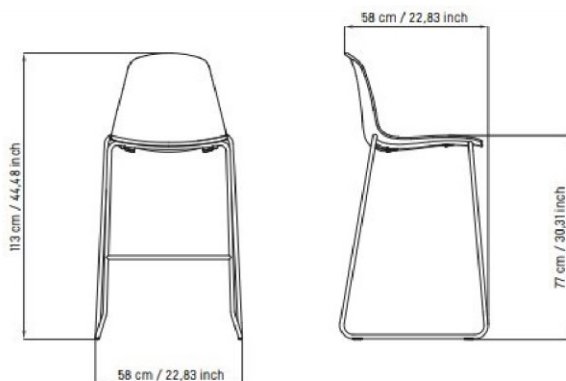

EPOCA

ARTICOL: EP11

CODE: 4EPSN02 – 4EPSC06

DESCRIPTION

EPOCA is a universal chair system for offices, homes, meeting rooms or waiting areas, shops, restaurants, and bars.

SEAT/BACKREST: Shell made of embossed polypropylene finish: white (BI), flame-retardant white (IB), black (NE), grey (GG), flame-retardant grey (IG), 100% recycled grey (RG), aqua green (VD), powder pink (MT), and ivory (SB).

BASE: Stool with sled base made of high-strength $\varnothing$ 16 mm steel tube, coated with epoxy powders in colors NE, BI, GG, VD, MT, SB - stool with sled base made of high-strength $\varnothing$ 16 mm steel tube, chrome finish (CR).

COVERINGS

- Front smooth padding with visible plastic front edge;
- Total smooth padding;
- Only seat with insert, fixed cushion; • Only seat, cushion with removable grip fabric.

FABRIC: It is possible to customize the choice according to a wide range of available colors.

USAGE INSTRUCTIONS

Utilize the entire seating surface. The surface of the ergonomic seat should be fully occupied. Only then is correct contact with the backrest ensured, providing adequate support.

MAINTENANCE AND CLEANING

Metal Parts: For cleaning, use specific products for polishing metals to slow down natural oxidation due to contact.

Covering and Padding: Any stains on the covering fabric can be removed either with mild neutral detergents or with **specific products indicated by the manufacturer as sanitizing and water-repellent**, for better preservation of the good condition of the covering itself. The paddings, if they present structural issues requiring maintenance, must be handled exclusively by specialized personnel.

ASSISTANCE