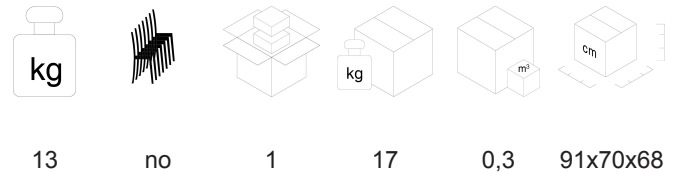

LIGHT

Design Luxy R&D

article: 16040
code: 4DI1602

Warranty: 5 years

DESCRIPTION

EXECUTIVE, HIGH BACKREST, WITH CHROMED ALUMINIUM ARMRESTS, TILT, POLISHED ALUMINIUM BASE, WITH Ø 65 mm BLACK WHEELS.

BACK: PVC support, fireproof foam.