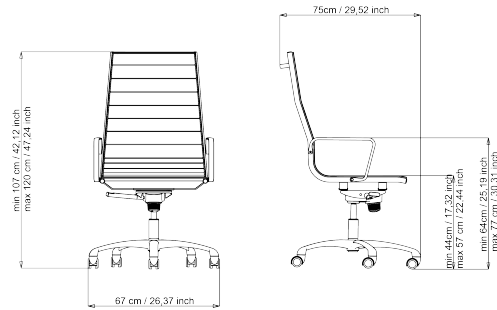

LIGHT

Design Luxy R&D

article: 16040
code: 4DI1602

Warranty: 5 years

DESCRIPTION

EXECUTIVE, HIGH BACKREST, WITH CHROMED ALUMINIUM ARMRESTS, TILT, POLISHED ALUMINIUM BASE, WITH Ø 65 mm BLACK WHEELS.

BACK: PVC support, fireproof foam.

SEAT: PVC support, fireproof foam.

STRUCTURE: high-strength steel frame, round Ø 25 mm by 1.5 mm thick chromed, white or black finishing.

ARMRESTS: in die-cast aluminum with chromed, white or black finishing.

MECHANISM: tilt relax.

BASE: in die-cast aluminum with polished or white and black painted finishing.

CASTORS: self-braking rubber coated Ø 65 mm.

UPHOLSTERY: 16000 SERIES: removable upholstery, polyurethane foam upholstery, density 21 kg/m³, thickness 13 mm.