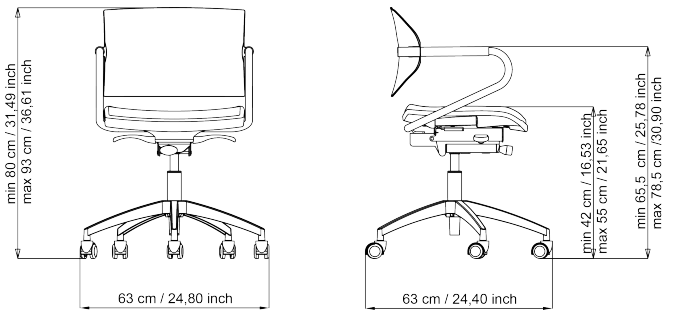

# AIRE JR

Design Stefano Getzel

article: 408B

code: 4AIGN30

15,5    no    1    17,5    0,22    50x69x68

EN  
16139

EN  
1728

CAM

## DESCRIPTION

Task chair, medium backrest, pvc armrests, synchro, polished aluminum base, with Ø 65 mm black wheels.

**FINISHING:** plastic back: clear, white, grey and sand coloured; grey seat support and armrests. Plastic back: black; black seat support and armrest.

**BASE:** high resistant round steel diameter Ø 25 mm, chromed finishing.

**CASTORS:** self-braking, Ø 65 mm, rubber (standard).