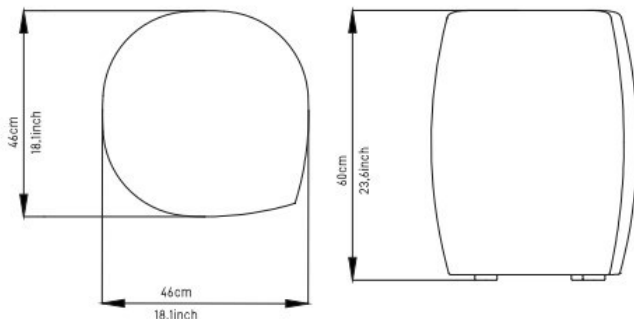

PRODUCT INFORMATIONS

The materials used are recyclable. At the end of its use, do not dispose of the product in the environment, but dispose of it according to the type of material. The company reserves the right to make changes to this catalog and production without prior notice.