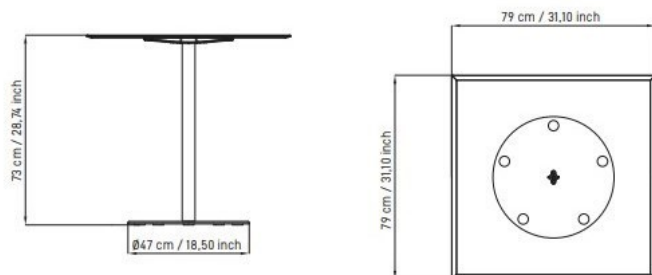

IN COLLECTION

ARTICOL: TO5Q

CODE: 4ICT050

DESCRIPTION

INCOLLECTION is a collection of designer tables that are offered in three dimensional proposals, enhancing the environment where people gather, eat, drink, and exchange ideas. **INQUADRO** and **INTONDO** are two collections that adhere to very high standards of quality, technicality, and design, strongly characterizing a shared space.

INQUADRO and **INTONDO** are named after the characterization of their base.

TOP: High Pressure Decorative Laminate (HPL) with a thickness of 12 mm (fig.1) in compliance with EN 438 and ISO 4568 standards, square dimensions 790x790 mm;

STRUCTURE: In the fixed version, a connecting cruise in die-cast aluminum between the top and the tube, finished with epoxy powders in black color, and a tube in high-resistance steel $\varnothing$ 50 mm, thickness 1.5 mm, height 690 mm, chrome finish (CR) or finished with epoxy powders in black (NE), white (BI), gray (GG), aqua green (VD), powder pink (MT), or ivory (SB) color;

BASE: **INTONDO** round base in steel with a thickness of 10 mm, $\varnothing$ 470 mm, with a cover in polished stainless steel with a thickness of 1 mm. Or finished with epoxy powders in black (NE), white (BI), gray (GG), aqua green (VD), powder pink (MT), or ivory (SB) color."

USAGE INSTRUCTIONS

Use the table as intended. In case of inappropriate use (e.g., as a ladder, sitting on it, or with extreme unilateral loads), there is a risk of accident.

MAINTENANCE AND CLEANING

Metal Parts: For cleaning, use specific products for metal polishing to slow down natural oxidation due to contact.