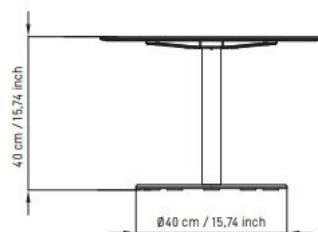

SERVICE

Service operations must be carried out exclusively by specially trained personnel, and requests should be forwarded directly to LUXY as the manufacturer. Maintenance and component replacements performed by unauthorized personnel will void the warranty.

WARRANTY

Our products are guaranteed for 5 (five) years and cover manufacturing defects or materials defects not attributable to misuse or improper use of the product. Excluded from the warranty are excessive or improper use of the product, natural wear of materials (fabrics), defects caused by interventions carried out outside the manufacturer's premises, defects due to humid environments or atmospheres with the presence of salt or acids. Our warranties reflect the processing of production materials and not their intrinsic qualities.

PRODUCT INFORMATION

The materials used are recyclable. At the end of its use, do not dispose of the product in the environment, but dispose of it according to the type of material. The company reserves the right to make changes to this catalog and production without prior notice.

aderente a

CONFINDUSTRIA VICENZA