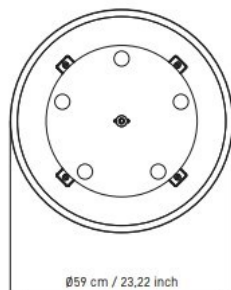

SERVICE

Service operations must be carried out exclusively by specially trained personnel, and requests should be forwarded directly to LUXY as the manufacturer. Maintenance and component replacements performed by unauthorized personnel will void the warranty.

WARRANTY

Our products are guaranteed for 5 (five) years and cover manufacturing defects or materials defects not attributable to misuse or improper use of the product. Excluded from the warranty are excessive or improper use of the product, natural wear of materials (fabrics), defects caused by interventions carried out outside the manufacturer's premises, defects due to humid environments or atmospheres with the presence of salt or acids. Our warranties reflect the processing of production materials and not their intrinsic qualities.

PRODUCT INFORMATION

The materials used are recyclable. At the end of its use, do not dispose of the product in the environment, but dispose of it according to the type of material. The company reserves the right to make changes to this catalog and production without prior notice.

aderente a

CONFINDUSTRIA VICENZA