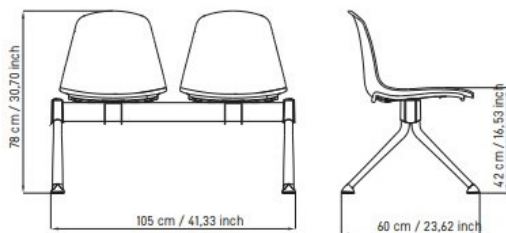

aderente a

CONFINDUSTRIA VICENZA