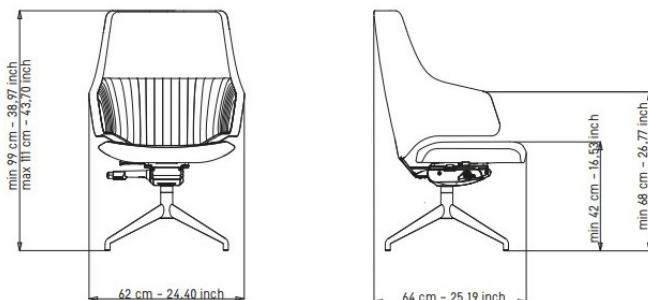

aderente a

CONFINDUSTRIA VICENZA