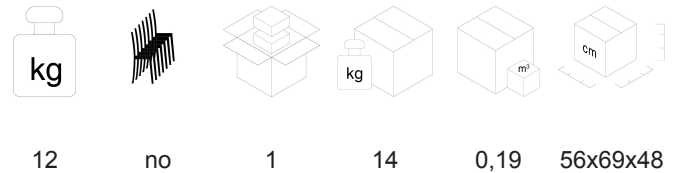

CLUSTER

Design Luigi Vittorio Cittadini

article: CL8 F
code: 4CLFB140