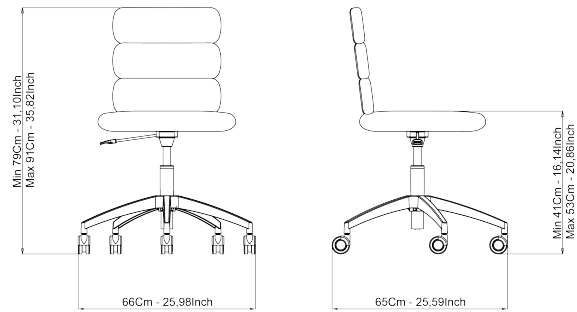

CLUSTER

Design Luigi Vittorio Cittadini

article: CL8 F
code: 4CLFB140