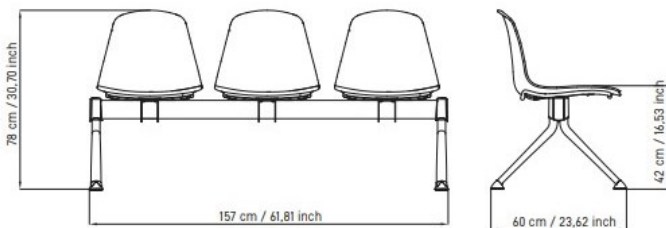

PRODUCT INFORMATION

The materials used are recyclable. At the end of its use, do not dispose of the product in the environment, but dispose of it according to the type of material. The company reserves the right to make changes to this catalog and production even without notice.