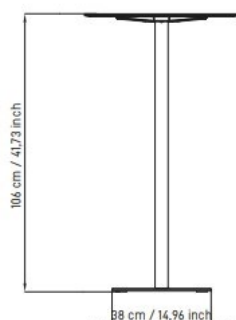

SERVICE

Service operations must be carried out exclusively by specially trained personnel, and requests should be forwarded directly to LUXY as the manufacturer. Maintenance and component replacements performed by unauthorized personnel will invalidate the warranty.

WARRANTY

Our products are guaranteed for 5 (five) years and cover manufacturing defects or defects in materials not attributable to improper use of the product. Excluded from the warranty are excessive or improper use of the product, natural wear of materials (fabrics), defects caused by interventions performed outside the manufacturer's premises, defects due to humid environments or atmospheres with the presence of salt or acids. Our warranties reflect the manufacturing processes applied to the production materials and not their intrinsic qualities.

PRODUCT INFORMATION

The materials used are recyclable. At the end of its use, do not dispose of the product in the environment, but dispose of it according to the type of material. The company reserves the right to make changes to this catalog and production without prior notice.

aderente a

CONFINDUSTRIA VICENZA