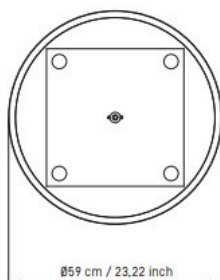

SERVICE

Service operations must be carried out exclusively by specially trained personnel, and requests should be forwarded directly to LUXY as the manufacturer. Maintenance and component replacements performed by unauthorized personnel will invalidate the warranty.

WARRANTY

Our products are guaranteed for 5 (five) years and cover manufacturing defects or defects in materials not attributable to improper use of the product. Excluded from the warranty are excessive or improper use of the product, natural wear of materials (fabrics), defects caused by interventions performed outside the manufacturer's premises, defects due to humid environments or atmospheres with the presence of salt or acids. Our warranties reflect the manufacturing processes applied to the production materials and not their intrinsic qualities.

PRODUCT INFORMATION

The materials used are recyclable. At the end of its use, do not dispose of the product in the environment, but dispose of it according to the type of material. The company reserves the right to make changes to this catalog and production without prior notice.

aderente a

CONFINDUSTRIA VICENZA