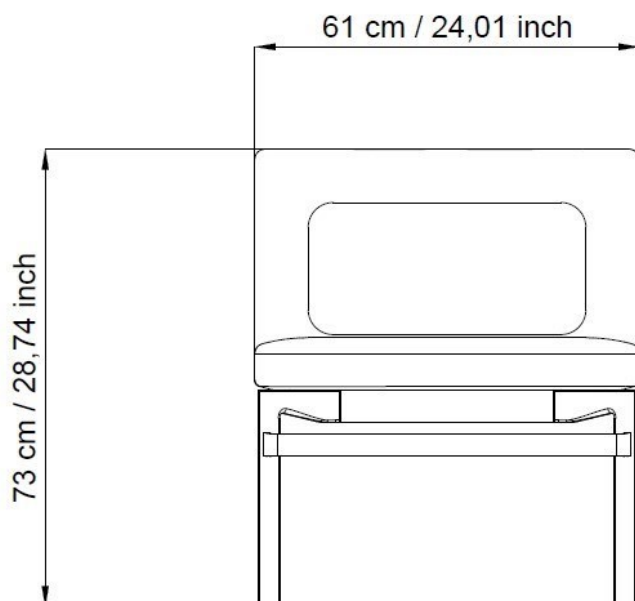

PONTE

Articol: PO17 – PO18

Model: 4POTE100 – 4POTE108

DESCRIPTION

PONTE: From its very first images, it reveals its versatile configuration capability while always maintaining a highly recognizable style. It surpasses the standard of the sofa to establish itself as a true modular soft seating system: straight, curved, round, single-sided, or double-sided. All upholstered elements of Ponte are made of flexible polyurethane cold molded, enhancing its perfection, comfort, durability over time, and aesthetic quality.

FRAME: Rectangular steel tube 50x30 painted black and steel oval tube Ø 35 mm in chrome finish (CR) or painted with epoxy powders in Black (NE), White (BI), Grey (GG), Aqua Green (VD), Powder Pink (MT), or Ivory (SB).