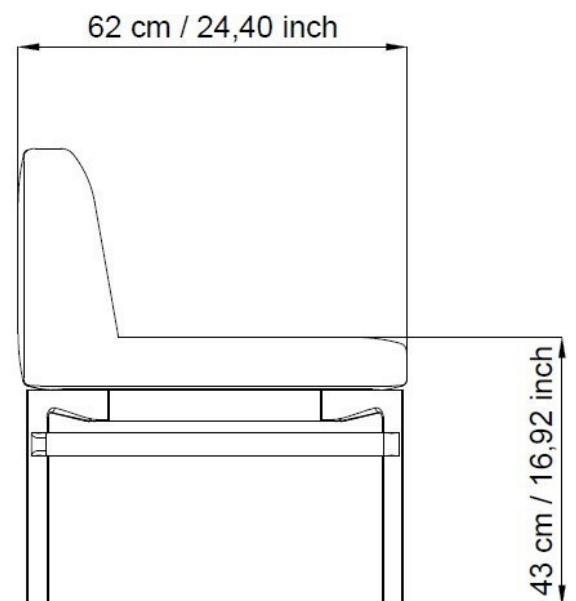

PONTE

Articol: PO17 – PO18

Model: 4POTE100 – 4POTE108

DESCRIPTION

PONTE: From its very first images, it reveals its versatile configuration capability while always maintaining a highly recognizable style. It surpasses the standard of the sofa to establish itself as a true modular soft seating system: straight, curved, round, single-sided, or double-sided. All upholstered elements of Ponte are made of flexible polyurethane cold molded, enhancing its perfection, comfort, durability over time, and aesthetic quality.

FRAME: Rectangular steel tube 50x30 painted black and steel oval tube Ø 35 mm in chrome finish (CR) or painted with epoxy powders in Black (NE), White (BI), Grey (GG), Aqua Green (VD), Powder Pink (MT), or Ivory (SB).