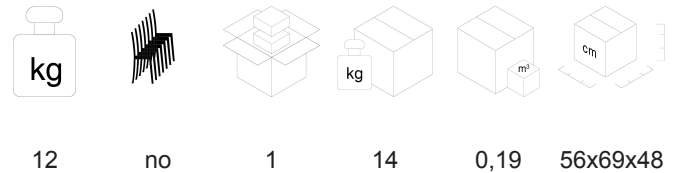

CLUSTER

Design Luigi Vittorio Cittadini

article: CL4T H
code: 4CLFB278