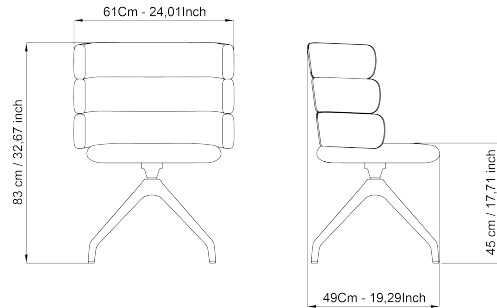

CLUSTER

Design Luigi Vittorio Cittadini

article: CL4T H
code: 4CLFB278