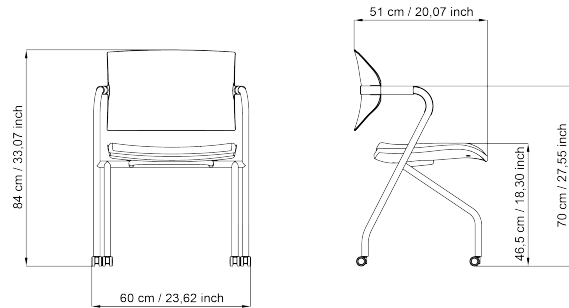

AIRE JR

Design Stefano Getzel

article: 404B
code: 4AIFA22

8,5 yes 2 10,5 0,52 114x63x75

EN 16139 EN 1728 CAM VOC Warranty: 5 years

DESCRIPTION

Group Seating, medium backrest, pvc armrests, tip-up seat, silver grey coated structure, with Ø 36 mm black wheels.

FINISHING: plastic back: clear, white, grey and sand coloured; grey seat support and armrests. Plastic back: black; black seat support and armrest.

BACK: in opaque polypropylene finish.

SEAT: in fire-retardant foam, density 50 kg/m³ with multi-layer beech and poplar seat insert and covering seat support in polypropylene.

ARMRESTS: produced with thermal shaping system pvc black or grey, combined with the seat support.

BASE: high resistant round steel diameter Ø 25 mm, grey epoxy powder finish.

CASTORS: self-braking, Ø 36 mm, rubber (standard).