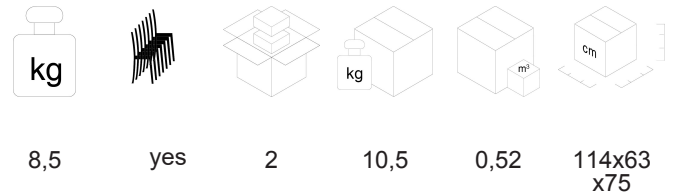

AIRE JR

Design Stefano Getzel

article: 404B
code: 4AIFA22

8,5 yes 2 10,5 0,52 114x63x75

EN 16139 EN 1728 CAM VOC Warranty: 5 years

DESCRIPTION

Group Seating, medium backrest, pvc armrests, tip-up seat, silver grey coated structure, with Ø 36 mm black wheels.

ARMRESTS: produced with thermal shaping system pvc black or grey, combined with the seat support.

BASE: high resistant round steel diameter Ø 25 mm, grey epoxy powder finish.

CASTORS: self-braking, Ø 36 mm, rubber (standard).