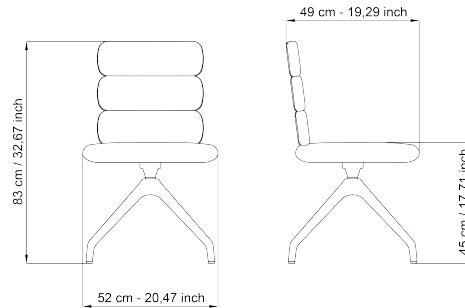

CLUSTER

Design Luigi Vittorio Cittadini

article: CL4T F
code: 4CLFB270