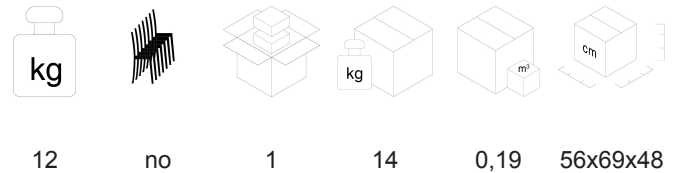

CLUSTER

Design Luigi Vittorio Cittadini

article: CL4T F
code: 4CLFB270