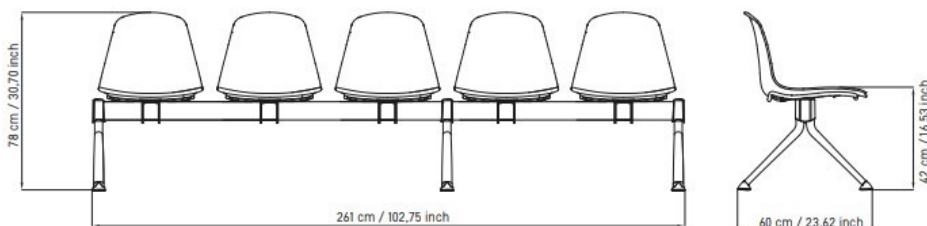

PRODUCT INFORMATION

The materials used are recyclable. At the end of its use, do not dispose of the product in the environment, but dispose of it according to the type of material. The company reserves the right to make changes to this catalog and production without prior notice.