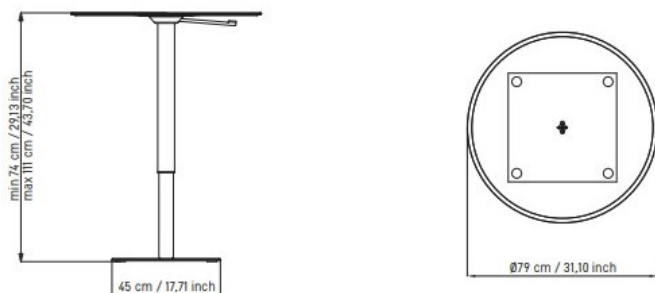

IN COLLECTION

ARTICOL: TO5TA
CODE: 4ICT0104

DESCRIPTION

INCOLLECTION is a collection of designer tables that offers three dimensional proposals, defining the environment where people gather, eat, drink, and exchange ideas. **INQUADRO** and **INTONDO** are the two collections that adhere to exceptionally high standards of quality, technicality, and design, strongly defining a shared space.

INQUADRO and **INTONDO** derive their names from the characterization of their base.

TOP: High-Pressure Decorative Laminate (HPL) thickness 12 mm (fig.1) compliant with EN 438 and ISO 4568 standards, round with dimensions $\varnothing$ 790 mm.

STRUCTURE: In the adjustable version, connecting plate in steel painted with gray epoxy powder coating, steel tube $\varnothing$ 70 mm, total height min. 490mm - max. 730mm, chrome finish (CR) or painted with epoxy powders in black (NE), white (BI), gray (GG), aqua green (VD), powder pink (MT), or ivory (SB) colors.

BASE: **INTONDO** round base in steel thickness 10 mm $\varnothing$ 470 mm with cover in polished stainless steel thickness 1 mm. Or painted with epoxy powders in black (NE), white (BI), gray (GG), aqua green (VD), powder pink (MT), or ivory (SB) colors.

USAGE INSTRUCTIONS

Use the small table as intended. In case of inappropriate use (e.g., using it as a ladder, sitting on it, or placing extreme unilateral loads), there is a risk of accident.

MAINTENANCE AND CLEANING

Metal Parts: For cleaning, use specific products for metal polishing to slow down natural oxidation due to contact.