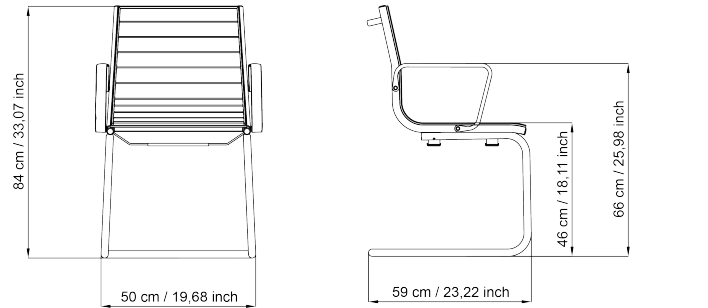

LIGHT

Design Luxy R&D

article: 16080B

code: 4F11603

12 no 1 14 0,19 65x67x47

Warranty: 5 years

DESCRIPTION

Visitor chair, medium backrest, with chromed aluminum armrests, chromed structure.

BACK: PVC support, fireproof foam.

SEAT: PVC support, fireproof foam.

STRUCTURE: high-strength steel frame, round Ø 25 mm by 1.5 mm thick chromed, white or black finishing.

ARMRESTS: in die-cast aluminum with chromed, white or black finishing.

BASE: in die-cast aluminum with polished or white and black painted finishing.

UPHOLSTERY: 16000 SERIES: removable upholstery, polyurethane foam upholstery, density 21 kg/m³, thickness 13 mm.

MAINTENANCE