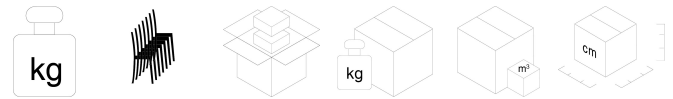

LIGHT

Design Luxy R&D

article: 16080B

code: 4F11603

12 no 1 14 0,19 65x67x47

Warranty: 5 years

DESCRIPTION

Visitor chair, medium backrest, with chromed aluminum armrests, chromed structure.