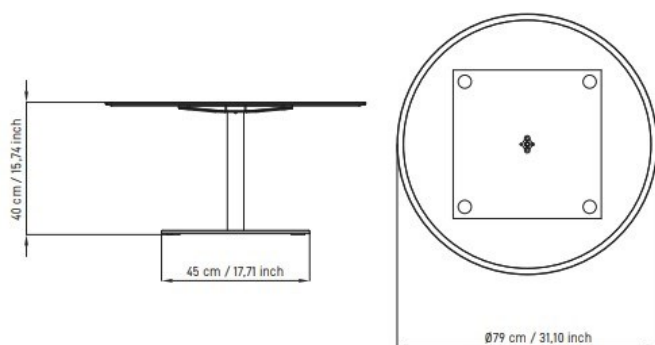

aderente a

CONFINDUSTRIA VICENZA