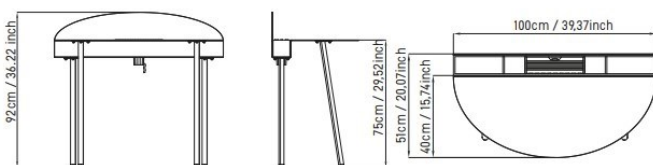

LUXY®

CRONO

ARTICOL: CR4

CODE: 4CRTA14 – 4CRTA16

DESCRIPTION

CRONO. It is a universal desk suitable for office, collaboration, call center, hotel, and home use. Today, the compact desk is a must-have, especially at home. Functionality and aesthetics are the DNA details of Crono. A laser-cut metal plate has been folded to create a desk, a screen, and an electrified storage compartment; with additional compartments, it is possible to store books, pens, and accessories. Available in three different configurations and six colors, Crono completes the range of Luxy chairs to offer a variety of combinations. The collection also includes two versions designed for the hospitality world: a service table and a coffee table.

CRONO CR4: desk with electrified storage compartment and cable management kit.

TOP: 3 mm thick metal plate laser-cut and painted with epoxy powder in Black (NE), White (BI), Gray (GG), Aqua Green (VD), Blush Pink (MT), or Ivory (SB).

LEGS: Round-section metallic legs $\varnothing$ 25 mm painted with epoxy powder in Black (NE), White (BI), Gray (GG), Aqua Green (VD), Blush Pink (MT), or Ivory (SB). Covered in black leather for the "Executive" version.

USAGE INSTRUCTIONS

Use the desk as intended. In case of inappropriate use (e.g., using it as a ladder, sitting on it, or placing extreme unilateral loads), there is a risk of accidents.

MAINTENANCE AND CLEANING

Metal Parts: For cleaning, use specific products for polishing metals to slow down natural oxidation due to contact.

Coating and Padding: Any stains on the fabric coating can be removed either with mild neutral detergents or with specific products recommended by the manufacturer as sanitizers and waterproofing agents, for better preservation of the coating's good condition.