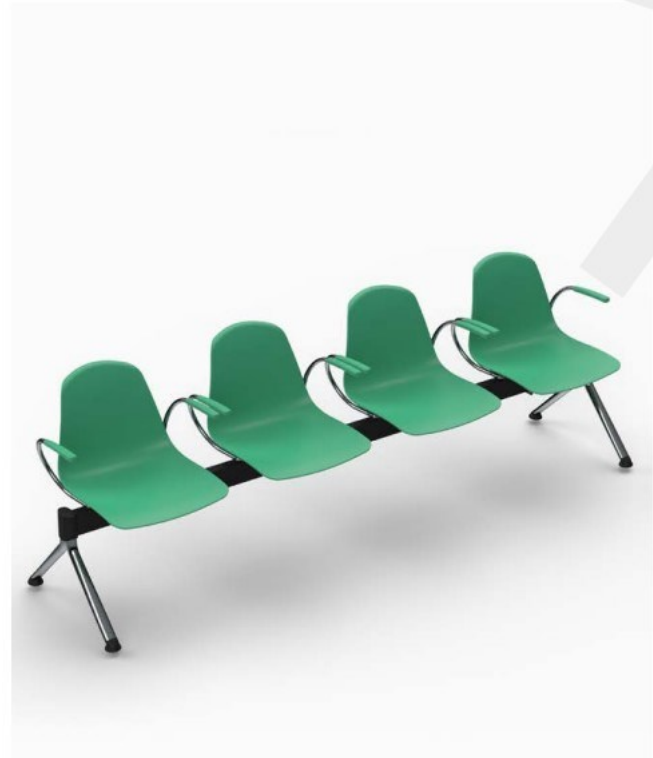

SEAT/BACK: embossed polypropylene shell: white (BI), fireproof white (IB), black (NE), gray (GG), fireproof gray (IG), 100% recycled gray (RG), aqua green (VD), powder pink (MT), and ivory (SB).

BENCH: 4-seater bench with armrests, black painted steel beam with rectangular section 80x40 and legs in chrome-finished steel, and black.

COVERINGS:

- smooth frontal padding with visible plastic edge;
- total smooth padding;
- only seat with insert, fixed cushion;
- only seat, cushion with removable grip fabric.

FABRIC: Customization options available with a wide range of colors.

ACCESSORIES

- Black table + bracket + screws.

USAGE INSTRUCTIONS

Use of the entire seating surface: The surface of the ergonomic seat must be fully occupied. Only then is the correct contact with the backrest guaranteed, ensuring adequate support.

MAINTENANCE AND CLEANING

Metal Parts: For cleaning, use specific products for metal polishing to slow down natural oxidation due to contact.

Upholstery and Padding: Any stains on the upholstery fabric can be removed using **mild neutral detergents or specific products recommended by the manufacturer as sanitizers and water repellents**, for better preservation of the upholstery's good condition. Padding: In case of structural issues requiring maintenance, padding must be handled exclusively by specialized personnel.

SERVICE

Service operations must be carried out exclusively by specially trained personnel, and requests should be submitted directly to LUXY as the manufacturer. Maintenance and component replacements performed by unauthorized personnel will void the warranty.

WARRANTY

Our products are guaranteed for 5 (five) years and cover manufacturing defects or defects in materials not attributable to improper use of the product. Excluded from the warranty are excessive or improper use of the product, natural wear and tear of materials (fabrics), defects caused by interventions carried out outside the manufacturer's premises, defects due to humid environments or atmospheres with the presence of salt or acids. Our warranties reflect the processes applied to the production materials and not their intrinsic qualities.

INFORMAZIONI PRODOTTO

I materiali impiegati sono riciclabili. Alla fine della sua utilizzazione non disperdere il manufatto nell'ambiente, ma effettuare lo smaltimento a seconda del tipo di materiale. La ditta si riserva di apportare modifiche al presente catalogo e alla produzione anche senza preavviso.