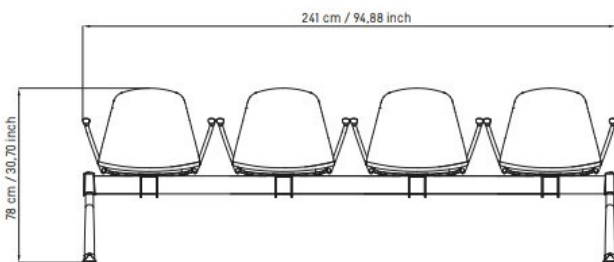

EPOCA

ARTICOL: EP20

CODE: 4EPPC134

DESCRIPTION

EPOCA is a universal seating system for office, home, meeting or waiting rooms, shops, restaurants, and bars.

SEAT/BACK: embossed polypropylene shell: white (BI), fireproof white (IB), black (NE), gray (GG), fireproof gray (IG), 100% recycled gray (RG), aqua green (VD), powder pink (MT), and ivory (SB).

BENCH: 4-seater bench with armrests, black painted steel beam with rectangular section 80x40 and legs in chrome-finished steel, and black.

COVERINGS:

- smooth frontal padding with visible plastic edge;
- total smooth padding;
- only seat with insert, fixed cushion;
- only seat, cushion with removable grip fabric.

FABRIC: Customization options available with a wide range of colors.

ACCESSORIES

- Black table + bracket + screws.

USAGE INSTRUCTIONS

Use of the entire seating surface: The surface of the ergonomic seat must be fully occupied. Only then is the correct contact with the backrest guaranteed, ensuring adequate support.

MAINTENANCE AND CLEANING

Metal Parts: For cleaning, use specific products for metal polishing to slow down natural oxidation due to contact.

Upholstery and Padding: Any stains on the upholstery fabric can be removed using **mild neutral detergents or specific products recommended by the manufacturer as sanitizers and water repellents**, for better preservation of the upholstery's good condition. Padding: In case of structural issues requiring maintenance, padding must be handled exclusively by specialized personnel.

SERVICE