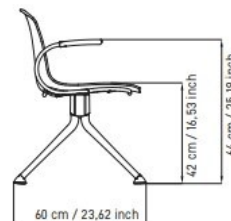

EPOCA

ARTICOL: EP20

CODE: 4EPPC134

DESCRIPTION

EPOCA is a universal seating system for office, home, meeting or waiting rooms, shops, restaurants, and bars.

SEAT/BACK: embossed polypropylene shell: white (BI), fireproof white (IB), black (NE), gray (GG), fireproof gray (IG), 100% recycled gray (RG), aqua green (VD), powder pink (MT), and ivory (SB).

BENCH: 4-seater bench with armrests, black painted steel beam with rectangular section 80x40 and legs in chrome-finished steel, and black.

COVERINGS:

- smooth frontal padding with visible plastic edge;
- total smooth padding;
- only seat with insert, fixed cushion;
- only seat, cushion with removable grip fabric.

FABRIC: Customization options available with a wide range of colors.

ACCESSORIES

- Black table + bracket + screws.

USAGE INSTRUCTIONS

Use of the entire seating surface: The surface of the ergonomic seat must be fully occupied. Only then is the correct contact with the backrest guaranteed, ensuring adequate support.

MAINTENANCE AND CLEANING

Metal Parts: For cleaning, use specific products for metal polishing to slow down natural oxidation due to contact.

Upholstery and Padding: Any stains on the upholstery fabric can be removed using **mild neutral detergents or specific products recommended by the manufacturer as sanitizers and water repellents**, for better preservation of the upholstery's good condition. Padding: In case of structural issues requiring maintenance, padding must be handled exclusively by specialized personnel.

SERVICE