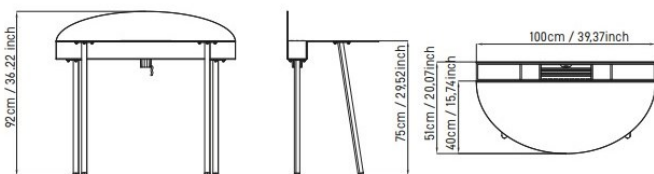

LUXY®

CRONO

ARTICOL: CR5

CODE: 4CRTA18 – 4CRTA20

DESCRIPTION

CRONO is a universal desk suitable for office, collaboration, call center, hotel, and home use. Today, the compact desk is a must-have, especially at home. Functionality and aesthetics are the DNA details of Crono. A laser-cut metal plate has been folded to create a desk, a screen, and an electrified storage compartment; with additional compartments, it is possible to store books, pens, and accessories. Available in three different configurations and six colors, Crono completes the range of Luxy chairs to offer a variety of combinations. The collection also includes two versions designed for the hospitality world: a service table and a coffee table.

CRONO CR5: desk, covered in leather, with electrified storage compartment and cable management kit.

TOP: 3 mm thick metal plate laser-cut and painted with epoxy powder in Black (NE), White (BI), Gray (GG), Aqua Green (VD), Blush Pink (MT), or Ivory (SB). Covered in black leather for the "Executive" version

LEGS: Round-section metallic legs Ø 25 mm painted with epoxy powder in Black (NE), White (BI), Gray (GG), Aqua Green (VD), Blush Pink (MT), or Ivory (SB). Covered in black leather for the "Executive" version.

USAGE INSTRUCTIONS

Use the desk as intended. In case of inappropriate use (e.g., using it as a ladder, sitting on it, or placing extreme unilateral loads), there is a risk of accidents.

MAINTENANCE AND CLEANING

Metal Parts: For cleaning, use specific products for polishing metals to slow down natural oxidation due to contact.