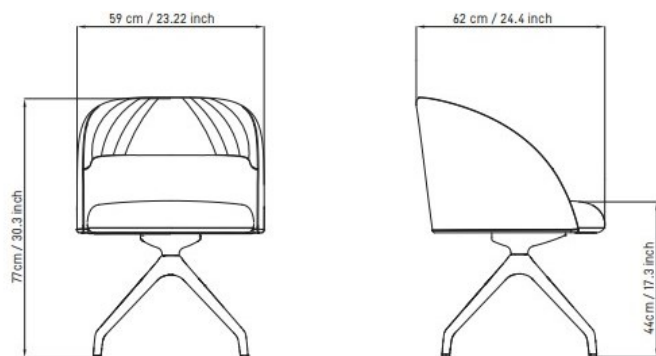

PRODUCT INFORMATION

The materials used are recyclable. At the end of its use, do not dispose of the product in the environment, but dispose of it according to the type of material. The company reserves the right to make changes to this catalog and production without prior notice.