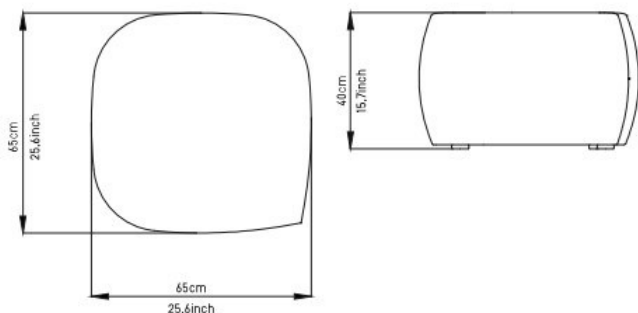

PRODUCT INFORMATION

The materials used are recyclable. At the end of its use, do not dispose of the product in the environment, but dispose of it according to the type of material. The company reserves the right to make changes to this catalog and production without prior notice.