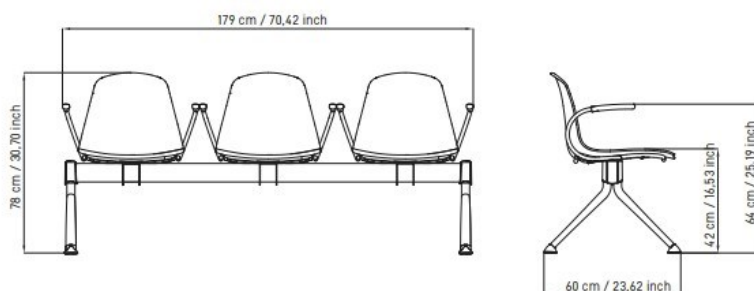

PRODUCT INFORMATION

The materials used are recyclable. At the end of its use, do not dispose of the product in the environment, but dispose of it according to the type of material. The company reserves the right to make changes to this catalog and production without prior notice.