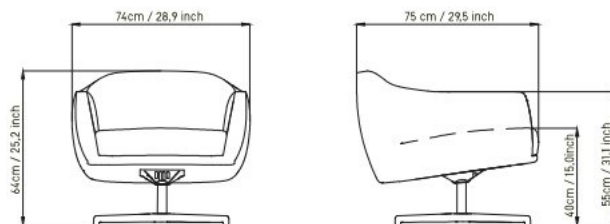

PRODUCT INFORMATION

The materials used are recyclable. At the end of its use, do not dispose of the product in the environment but dispose of it according to the type of material. The company reserves the right to make changes to this catalog and production, even without notice.