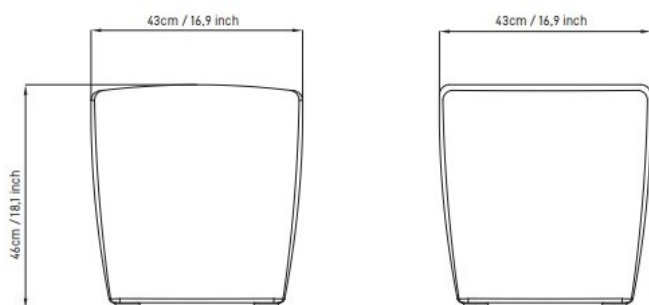

aderente a

CONFINDUSTRIA VICENZA