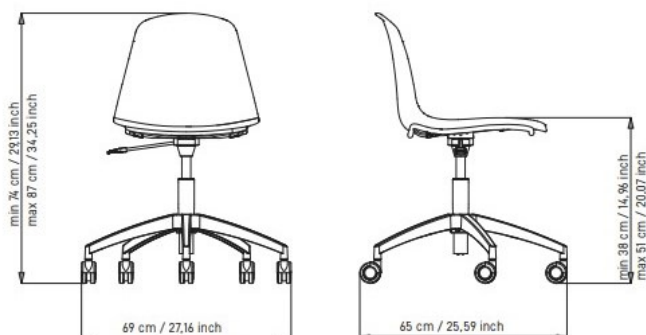

EPOCA

ARTICOL: EP9

CODE: 4EPFC398

DESCRIPTION

EPOCA is a universal chair system for offices, homes, meeting rooms or waiting areas, shops, restaurants, and bars.

SEAT/BACKREST: Shell made of embossed polypropylene finish: white (BI), flame-retardant white (IB), black (NE), grey (GG), flame-retardant grey (IG), 100% recycled grey (RG), aqua green (VD), powder pink (MT), and ivory (SB).

BASE: Swivel 5-star base in black or white nylon and gas-lift, with black self-braking casters $\varnothing$ 65 mm.

COVERINGS

- Front smooth padding with visible plastic front edge;
- Total smooth padding;
- Only seat with insert, fixed cushion;
- Only seat, cushion with removable grip fabric.

FABRIC: It is possible to customize the choice according to a wide range of available colors.

ACCESSORIES:

- Anti-panic folding tablet complete with matching right armrest;
- Anti-panic folding tablet;
- Right armrest, left armrest.

USAGE INSTRUCTIONS

Utilize the entire seating surface. The surface of the ergonomic seat should be fully occupied. Only then is correct contact with the backrest ensured, providing adequate support.

MAINTENANCE AND CLEANING

Metal Parts: For cleaning, use specific products for polishing metals to slow down natural oxidation due to contact.

Covering and Padding: Any stains on the covering fabric can be removed either with mild neutral detergents or with specific products indicated by the manufacturer as sanitizing and water-repellent, for better preservation of the good condition of the covering itself. The paddings, in case they present structural issues requiring maintenance, must be handled exclusively by specialized personnel.

SERVICE