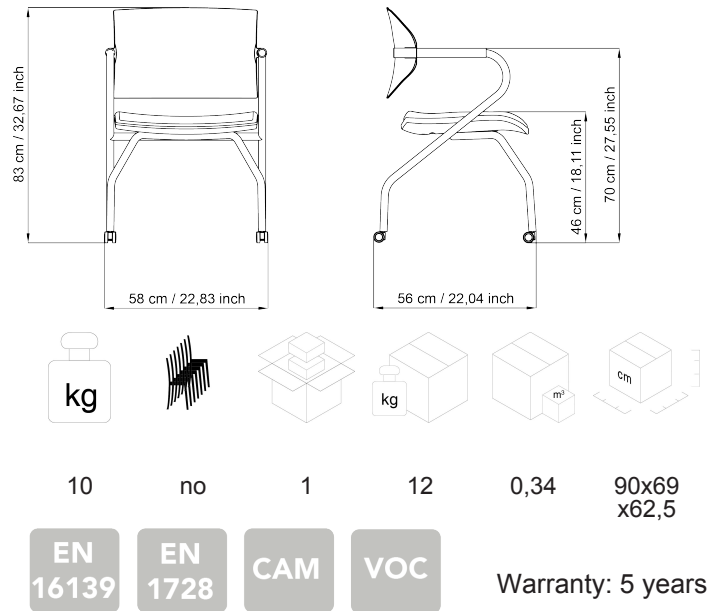

AIRE JR

Design Stefano Getzel

article: 405B
code: 4AIFA14

DESCRIPTION

Group Seating, medium backrest, pvc armrests, silver grey coated structure, with Ø 36 mm black wheels.

FINISHING: plastic back: clear, white, grey and sand coloured; grey seat support and armrests. Plastic back: black; black seat support and armrest.

BACK: in opaque polypropylene finish.

SEAT: in fire-retardant foam, density 50 kg/m³ with multi-layer beech and poplar seat insert and covering seat support in polypropylene.

ARMRESTS: produced with thermal shaping system pvc black or grey, combined with the seat support.

BASE: high resistant round steel diameter Ø 25 mm, grey epoxy powder finish.

CASTORS: self-braking, Ø 36 mm, rubber (standard).

MAINTENANCE

CHROME PLATED PARTS: Clean with a soft cloth with some neutral detergent to polish the steel.