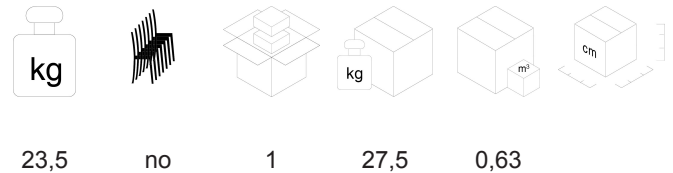

ITALIA

Design Favaretto & Partners

article: IT5
code: 4ITDI26