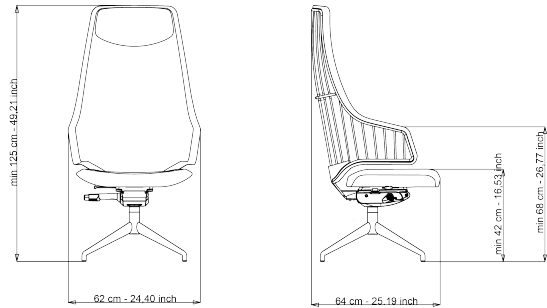

ITALIA

Design Favaretto & Partners

article: IT5
code: 4ITDI26

Warranty: 5 years

DESCRIPTION

Italia, high backrest, chromed structure, weight-sensitive, polished alu 4 star base.

SEAT: shell in double density fire retardant flexible cold-foamed polyurethane with high resistance steel insert.

BACKREST: shell in double density fire retardant flexible cold-foamed polyurethane with structural insert in rigid polyurethane.

STRUCTURE: high resistance steel rod Ø 11 mm perimeter and Ø 8 mm central. Connection blade in steel with 8 mm thickness. Finish of the structure chromed or painted with polyester powder embossed white or black.

MECHANISM: Weight-sensitive synchronized mechanism with anti-shock 16° back inclination and 4° seat inclination, 4 locking positions and sliding seat with 60 mm adjustment; Synchronized mechanism with lateral adjustment of the intensity and with anti-shock 20° back inclination and 8° seat inclination, 5 locking positions and sliding seat with 60 mm adjustment.

BASE: swivel, 5 or 4 star base in die-cast aluminum, available chromed or with embossed painting black or white; swivel, 4 star base in die-cast aluminum Ø 720 mm with polished or with embossed polyester painting black or white, with column matching the base color and integrated skid proof glides.