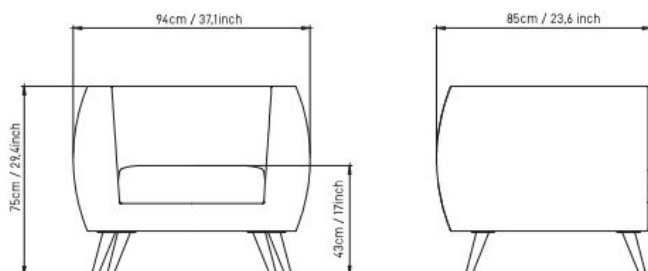

SEA SHELL

ARTICOL: SH11

CODE: 4SHPL22

DESCRIPTION

SEA SHELL: A collection of soft seating with a pleasant rounded shape that can be perfectly placed in both classic and modern environments. Wide range of options available in armchair, two-seater and three-seater sofa versions, armchair in three base variations, and five variants of poufs.

BACKREST: Made of polyurethane foam with differentiated density according to usage areas. Also available in fire-resistant version.

SEAT: Made of polyurethane foam with differentiated density according to usage areas. Also available in fire-resistant version.

FRAME: Made of multilayer fir wood with thickness of 28 and 18 mm.

FABRIC: Choice can be customized from a wide range of available colors.

LEGS: Conical section wooden legs available in black lacquered, white lacquered, natural beech, stained oak versions

USAGE INSTRUCTIONS

Utilize the entire seating surface. The surface of the anatomical seat must be fully occupied. Only in this way is the correct contact with the backrest ensured, thus providing adequate support.

MAINTENANCE AND CLEANING

Metal Parts

For cleaning, use specific products for metal polishing to slow down natural oxidation due to contact.

Upholstery and Padding

Any stains on the fabric upholstery can be eliminated either with mild neutral detergents or with specific products indicated by the manufacturer as sanitizing and water-repellent, for better preservation of the good maintenance condition of the upholstery itself. If the padding presents structural issues requiring maintenance, it must be handled exclusively by specialized personnel.

ASSISTANCE