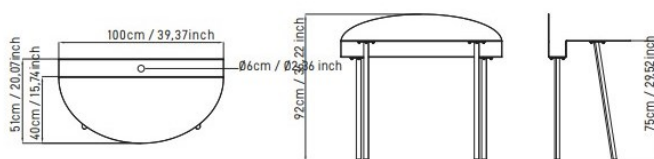

CRONO CR3: writing desk.

TOP: 3 mm thick metal plate laser-cut and painted with epoxy powder in Black (NE), White (BI), Gray (GG), Aqua Green (VD), Blush Pink (MT), or Ivory (SB).

LEGS: Round-section metallic legs $\varnothing$ 25 mm painted with epoxy powder in Black (NE), White (BI), Gray (GG), Aqua Green (VD), Blush Pink (MT), or Ivory (SB). Covered in black leather for the "Executive" version.

USAGE INSTRUCTIONS

Use the writing desk as intended. In the case of inappropriate use (e.g., using it as a ladder, sitting on it, or placing extreme unilateral loads), there is a risk of accidents.

MAINTENANCE AND CLEANING

Metal Parts: For cleaning, use specific products for polishing metals to slow down natural oxidation due to contact.

Coating and Padding: Any stains on the fabric coating can be removed either with mild neutral detergents or with specific products recommended by the manufacturer as sanitizers and waterproofing agents, for better preservation of the coating's good condition. The padding, if it presents structural issues requiring maintenance, should be handled exclusively by specialized personnel.

SERVICE

Service operations must be carried out exclusively by specially trained personnel, and requests should be directly forwarded to LUXY as the manufacturer. Maintenance and component replacements performed by unauthorized personnel will void the warranty.

WARRANTY

Our products are guaranteed for 5 (five) years and cover manufacturing defects or defects in materials not attributable to improper use of the product. Excluded from the warranty are excessive or incorrect use of the product, natural wear of materials (fabrics), defects caused by interventions carried out outside the manufacturer's premises, defects due to humid environments or atmospheres with the presence of salt or acids. Our warranties reflect the manufacturing processes applied to the materials and not their intrinsic qualities.

PRODUCT INFORMATION

The materials used are recyclable. At the end of its use, do not dispose of the product in the environment, but dispose of it according to the type of material. The company reserves the right to make changes to this catalog and production without prior notice.

aderente a