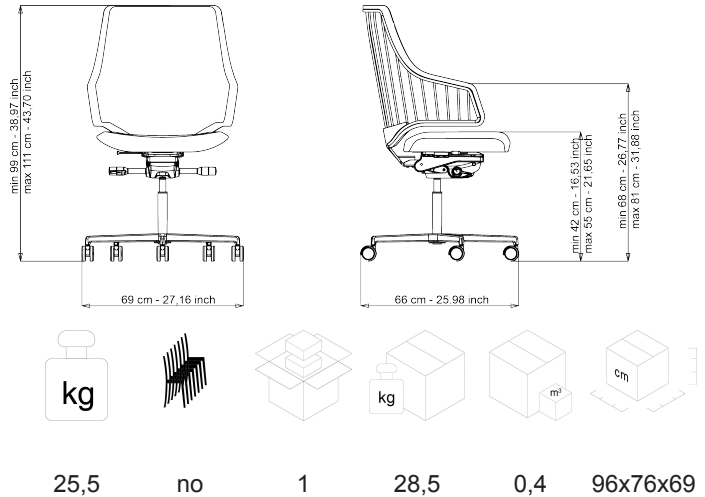

ITALIA

Design Favaretto & Partners

article: IT6
code: 4ITGI02

Warranty: 5 years

DESCRIPTION

Italia, medium backrest, chromed structure, synchro, polished alu 5 star base, with Ø 65 mm black wheels.

SEAT: shell in double density fire retardant flexible cold-foamed polyurethane with high resistance steel insert.

BACKREST: shell in double density fire retardant flexible cold-foamed polyurethane with structural insert in rigid polyurethane.

STRUCTURE: high resistance steel rod Ø 11 mm perimeter and Ø 8 mm central. Connection blade in steel with 8 mm thickness. Finish of the structure chromed or painted with polyester powder embossed white or black.

MECHANISM: Weight-sensitive synchronized mechanism with anti-shock 16° back inclination and 4° seat inclination, 4 locking positions and sliding seat with 60 mm adjustment; Synchronized mechanism with lateral adjustment of the intensity and with anti-shock 20° back inclination and 8° seat inclination, 5 locking positions and sliding seat with 60 mm adjustment.

CASTORS: self-braking rubber (standard) Ø 65 mm matching the base color or with insert in polished stainless steel or white or black plastic or as an optional special hollow castors available chromed, black or white.