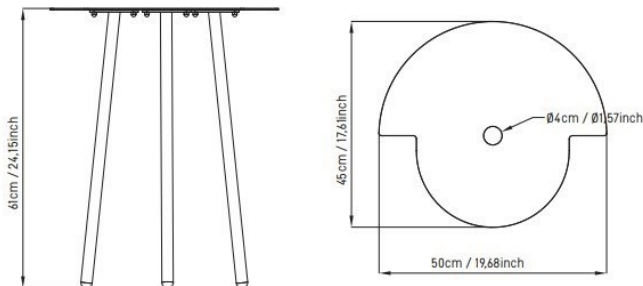

PRODUCT INFORMATION

The materials used are recyclable. At the end of its use, do not dispose of the product in the environment, but dispose of it according to the type of material. The company reserves the right to make changes to this catalog and production without prior notice.