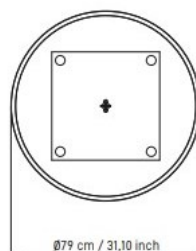

IN COLLECTION

ARTICOL: QO6TA

CODE: 4ICQO104

DESCRIPTION

INCOLLECTION is a collection of designer tables that come in three dimensional proposals, defining the environment where people gather, eat, drink, and exchange ideas.

INQUADRO and **INTONDO** are the two collections that meet very high standards of quality, technicality, and design, strongly characterizing a common space. **INQUADRO** and **INTONDO** are named after the characterization of their base.

TOP: Made of decorative high-pressure laminate (HPL) with a thickness of 12 mm (fig.1), compliant with EN 438 and ISO 4568 standards, round with dimensions $\varnothing$ 790 mm.

STRUCTURE: In the adjustable version, connection plate in steel painted with gray epoxy powders, steel tube $\varnothing$ 70 mm, total height min.740mm - max.1110mm, chrome finish (CR) or painted with epoxy powders in Black (NE), White (BI), Gray (GG), Aqua Green (VD), Powder Pink (MT), or Ivory (SB).

BASE: **INQUADRO** square steel base 450x450 mm, thickness 10 mm, with cover in polished stainless steel, thickness 1 mm or painted with epoxy powders in Black (NE), White (BI), Gray (GG), Aqua Green (VD), Powder Pink (MT), or Ivory (SB).

USAGE INSTRUCTIONS

Use the table as intended; in case of inappropriate use (e.g., as a ladder, sitting on it, or with extreme unilateral loads), there is a risk of accidents.

MAINTENANCE AND CLEANING

Metal Parts: For cleaning, use specific products for metal polishing to slow down natural oxidation due to contact.