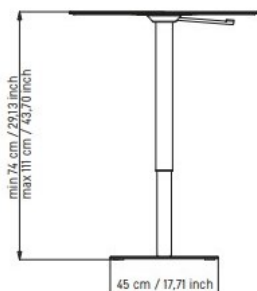

IN COLLECTION

ARTICOL: QO6TA

CODE: 4ICQO104

DESCRIPTION

INCOLLECTION is a collection of designer tables that come in three dimensional proposals, defining the environment where people gather, eat, drink, and exchange ideas.

INQUADRO and **INTONDO** are the two collections that meet very high standards of quality, technicality, and design, strongly characterizing a common space. **INQUADRO** and **INTONDO** are named after the characterization of their base.

TOP: Made of decorative high-pressure laminate (HPL) with a thickness of 12 mm (fig.1), compliant with EN 438 and ISO 4568 standards, round with dimensions $\varnothing$ 790 mm.

STRUCTURE: In the adjustable version, connection plate in steel painted with gray epoxy powders, steel tube $\varnothing$ 70 mm, total height min.740mm - max.1110mm, chrome finish (CR) or painted with epoxy powders in Black (NE), White (BI), Gray (GG), Aqua Green (VD), Powder Pink (MT), or Ivory (SB).

BASE: **INQUADRO** square steel base 450x450 mm, thickness 10 mm, with cover in polished stainless steel, thickness 1 mm or painted with epoxy powders in Black (NE), White (BI), Gray (GG), Aqua Green (VD), Powder Pink (MT), or Ivory (SB).

USAGE INSTRUCTIONS

Use the table as intended; in case of inappropriate use (e.g., as a ladder, sitting on it, or with extreme unilateral loads), there is a risk of accidents.

MAINTENANCE AND CLEANING

Metal Parts: For cleaning, use specific products for metal polishing to slow down natural oxidation due to contact.