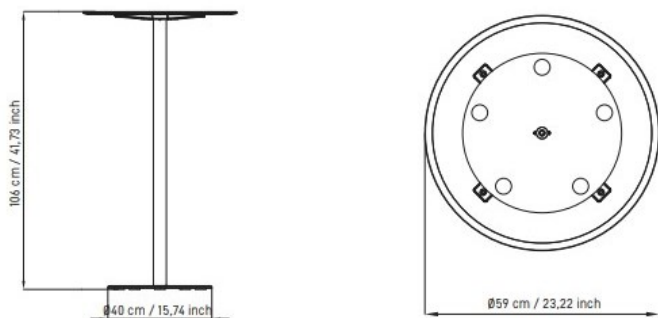

TOP: 12 mm thick high-pressure decorative laminate (HPL) conforming to EN 438 and ISO 4568 standards, round dimensions Ø 590 mm;

STRUCTURE: in the fixed version, a connecting crosspiece in die-cast aluminum between the top and the tube, finished with powder-coated epoxy resins in black color and tube in high-resistance Ø 50 mm steel with 1.5 mm thickness, height 1020 mm, chromed finish (CR) or powder-coated in black (NE), white (BI), gray (GG), water green (VD), powder pink (MT), or ivory (SB).

BASE: **INTONDO** round steel base 10 mm thick Ø 400 mm with cover in polished stainless steel 1 mm thick. Or powder-coated in black (NE), white (BI), gray (GG), water green (VD), powder pink (MT), or ivory (SB).

USE INSTRUCTIONS

Use the table as intended, in case of inappropriate use (e.g., as a ladder, sitting on it, or with extreme unilateral loads), there is a risk of accidents.

MAINTENANCE AND CLEANING

Metal Parts: For cleaning, use specific products for metal polishing to slow down natural oxidation due to contact.

Coating and Upholstery: Any stains on the upholstery fabric can be removed either **with mild neutral detergents or with specific products indicated by the manufacturer as sanitizing and water-repellent**, for better conservation of the good condition of the coating itself. The upholstery, if it presents structural issues requiring maintenance, must be handled exclusively by specialized personnel.

ASSISTANCE

Servicing operations must be carried out exclusively by specially trained personnel, and requests must be directed directly to LUXY as the manufacturer. Maintenance and component replacements performed by unauthorized personnel will void the warranty.

WARRANTY

Our products are guaranteed for 5 (five) years and cover manufacturing defects or materials not attributable to misuse of the product or improper use. Excluded from the warranty are excessive or incorrect use of the product, natural wear of materials (fabrics), defects caused by interventions carried out outside the manufacturer's premises, defects due to humid environments or atmospheres with the presence of salt or acids. Our warranties reflect the processes carried out on the production materials and not their intrinsic qualities.

PRODUCT INFORMATION

The materials used are recyclable. At the end of its use, do not dispose of the product in the environment, but dispose of it according to the type of material. The company reserves the right to make changes to this catalog and production without prior notice.

aderente a

CONFINDUSTRIA VICENZA