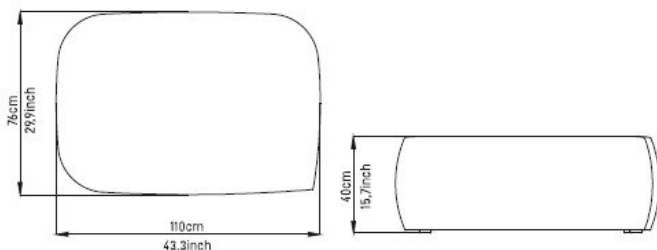

SEA SHELL

ARTICOL: SH20
CODE: 4SHPF40

DESCRIPTION

SEA SHELL: It is a collection of soft seating with a pleasant rounded shape that can be perfectly placed in both classic and modern environments.

Wide range of options available in armchair, two-seater and three-seater sofa versions, armchair in three base variations, and five variants of poufs.

STRUCTURE: Plywood base, body in polystyrene and coated in polyurethane foam with different densities for specific usage zones.

FABRIC: Choice can be customized from a wide range of available colors.

LEGS: Black plastic.

USAGE INSTRUCTIONS

Utilize the entire seating surface The surface of the anatomical seat must be fully occupied. Only in this way is the correct contact with the backrest ensured, thus providing adequate support.

MAINTENANCE AND CLEANING

Metal Parts

For cleaning, use specific products for metal polishing to slow down natural oxidation due to contact.

Upholstery and Padding

Any stains on the fabric upholstery can be eliminated either with mild neutral detergents or with specific products indicated by the manufacturer as sanitizing and water-repellent, for better preservation of the good maintenance condition of the upholstery itself. The padding, if it presents structural issues requiring maintenance, should be handled exclusively by specialized personnel.

ASSISTANCE

Service operations must be carried out exclusively by specially trained personnel, and requests should be directed directly to LUXY as the manufacturer. Maintenance and component replacements performed by unauthorized personnel will void the warranty.

WARRANTY