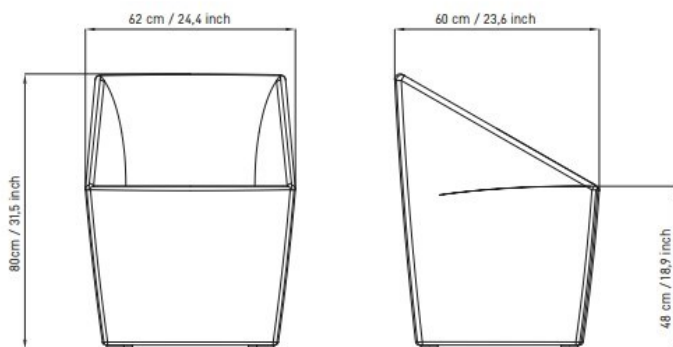

AMARCORD

ARTICOL: AM10F
CODE: 4AMCU24

DESCRIPTION

AMARCORD. As its name suggests, Amarcord evokes the nostalgia of a bygone era, yet perfectly reinterpreted in a modern context. Its square yet enveloping shape makes this sofa versatile for multiple interpretations and perfectly suitable for both classic and modern environments. With polyurethane foam padding at different densities, it is available in one, two, or three-seater versions, as well as in paolina, bench, and pouf variations. Completing the range is the version with a unique and unmistakable floor base design.

AMARCORD AM10F fixed pouf with feet.

BACKREST: in polyurethane foam density 35 kg/m³.

SEAT: in polyurethane foam density 30 kg/m³.

STRUCTURE: multilayer fir wood thickness 27 and 18 mm.

ARMRESTS: in polyurethane foam density 30 kg/m³.

BASE: black nylon feet.

FABRIC: customization of fabric choice is possible from a wide range of available colors.

USAGE GUIDELINES

Utilization of the entire seating surface: The surface of the ergonomic seat must be fully occupied. Only in this way is the correct contact with the backrest ensured, thus providing adequate support.

MAINTENANCE AND CLEANING

Metal Parts

For cleaning, use specific products for metal polishing to slow down natural oxidation due to contact.

Covering and Padding

Any stains on the covering fabric can be removed either with mild neutral detergents or with specific products recommended by the manufacturer as sanitizing and water-repellent, for better preservation of the covering's good condition. The padding, if experiencing structural issues requiring maintenance, should be handled exclusively by specialized personnel.

ASSISTANCE