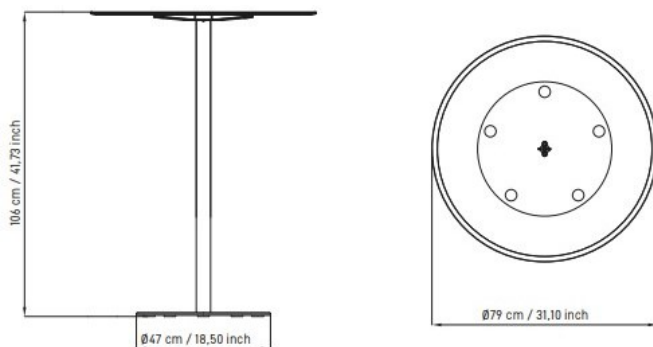

IN COLLECTION

ARTICOL: TO6T

CODE: 4ICT068

DESCRIPTION

INCOLLECTION is a collection of designer tables that is structured around three dimensional proposals, which characterize the environment where people gather, eat, drink, and exchange ideas. **INQUADRO** and **INTONDO** are the two collections that meet very high standards of quality, technicality, and design, strongly characterizing a shared space.

INQUADRO and **INTONDO** take their names from the characterization of their base.

TOP: High-Pressure Decorative Laminate (HPL) thickness 12 mm (fig.1) compliant with EN 438 and ISO 4568 standards, round with dimensions $\varnothing$ 790 mm.

STRUCTURE: In the fixed version, connecting cross in die-cast aluminum between the top and the tube, finished with epoxy powder coating in black color, and a high-resistance steel tube with $\varnothing$ 50 mm thickness 1.5 mm, height 1020 mm, chrome finish (CR) or painted with epoxy powders in black (NE), white (BI), gray (GG), aqua green (VD), powder pink (MT), or ivory (SB) colors.

BASE: **INTONDO** round base in steel thickness 10 mm, $\varnothing$ 470 mm with cover in polished stainless steel thickness 1 mm. Or painted with epoxy powders in black (NE), white (BI), gray (GG), aqua green (VD), powder pink (MT), or ivory (SB) colors.

USAGE INSTRUCTIONS

Use the table as intended. In case of inappropriate use (e.g., as a ladder, sitting on it, or with extreme unilateral loads), there is a risk of accident.

MAINTENANCE AND CLEANING

Metal Parts: For cleaning, use specific products for polishing metals to slow down natural oxidation due to contact.