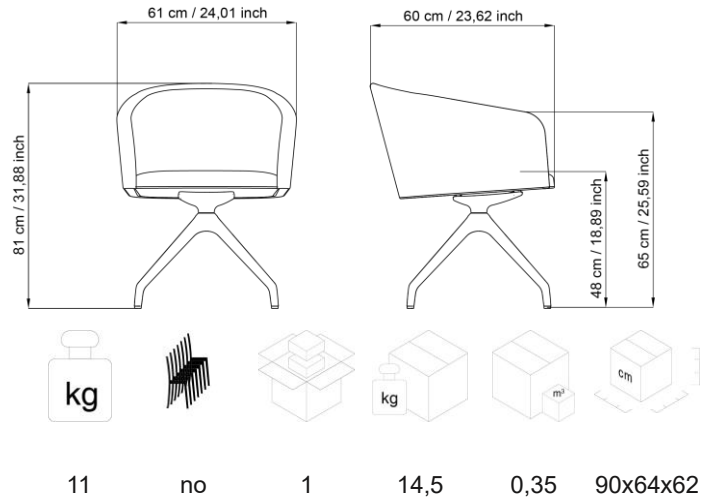

ARTICOL: BL26
CODE: 4BLFB94

BLOOM

Design Air Design