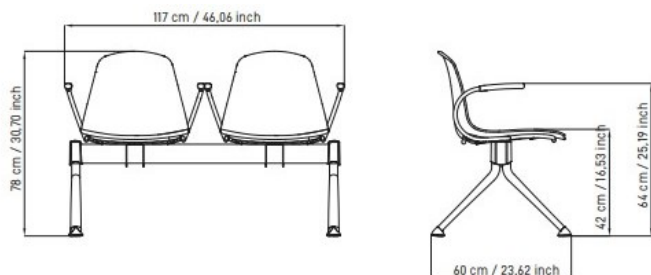

EPOCA

ARTICOL: EP18
CODE: 4EPPC90

DESCRIPTION

EPOCA is a universal seating system for office, home, meeting rooms or waiting areas, shops, restaurants, and bars.

SEAT/BACKREST: Embossed polypropylene shell: white (BI), flame-retardant white (IB), black (NE), gray (GG), flame-retardant gray (IG), 100% recycled gray (RG), aqua green (VD), powder pink (MT), and ivory (SB).

BENCH: 2-seat bench with armrests, rectangular section steel beam painted black, and legs in chrome-plated steel and black.

UPHOLSTERY:

- Front smooth padding with visible plastic edge;
- Total smooth padding;
- Only seat with insert, fixed cushion;
- Only seat, cushion with removable grip fabric.

FABRIC: The choice can be customized according to a wide range of available colors.

ACCESSORIES

- Black table + bracket + screws.

USAGE INSTRUCTIONS

Utilize the entire seating surface. The surface of the ergonomic seat must be fully occupied. Only then is the correct contact with the backrest ensured, providing adequate support.

MAINTENANCE AND CLEANING

Metal Parts: For cleaning, use specific products for metal polishing to slow down natural oxidation due to contact.

Upholstery and Padding: Any stains on the upholstery fabric can be removed either with **mild neutral detergents or with specific products recommended by the manufacturer as sanitizers and water repellents**, for better preservation of the upholstery. If the padding presents structural issues requiring maintenance, it must be handled exclusively by specialized personnel.

SERVICE