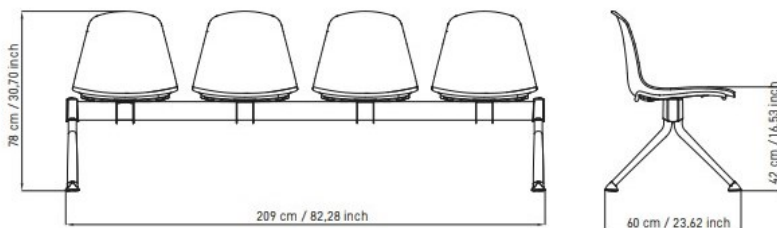

PRODUCT INFORMATION

The materials used are recyclable. At the end of its use, do not dispose of the product in the environment, but dispose of it according to the type of material. The company reserves the right to make changes to this catalog and production without prior notice.