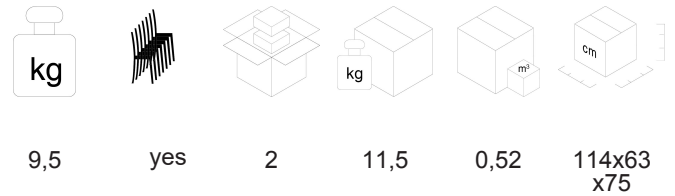

AIRE JR

Design Stefano Getzel

article: 404B Mesh

code: 4A1MA20