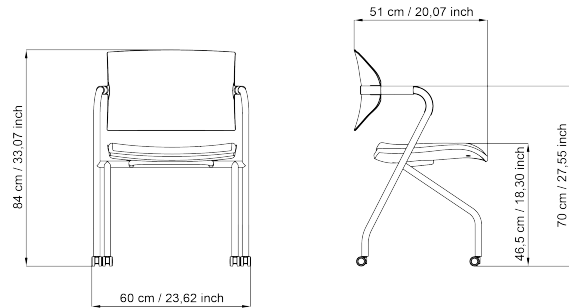

# AIRE JR

Design Stefano Getzel

article: 404B Mesh

code: 4A1MA20

9,5	yes	2	11,5	0,52	114x63 x75
EN 16139	EN 1728	CAM	VOC	Warranty: 5 years	

## DESCRIPTION

Group Seating, medium mesh backrest, pvc armrests, tip-up seat, silver grey coated structure, with Ø 36 mm black wheels.

**FINISHING:** plastic back: clear, white, grey and sand coloured; grey seat support and armrests. Plastic back: black; black seat support and armrest.

**BACK:** mesh.

**SEAT:** in fire-retardant foam, density 50 kg/m<sup>3</sup> with multi-layer beech and poplar seat insert and covering seat support in polypropylene.

**ARMRESTS:** produced with thermal shaping system pvc black or grey, combined with the seat support.

**BASE:** high resistant round steel diameter Ø 25 mm, silver grey epoxy powder finish.

**CASTORS:** self-braking, Ø 36 mm, rubber (standard).