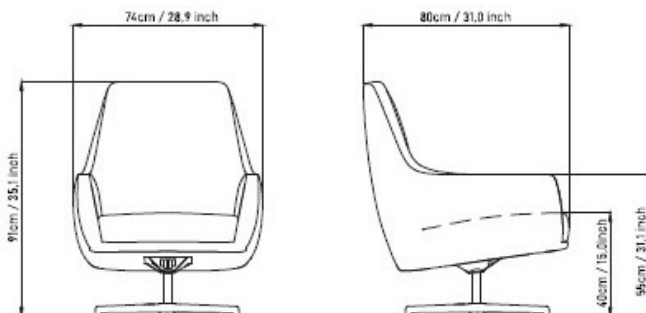

PRODUCT INFORMATION

The materials used are recyclable. At the end of its use, do not dispose of the product in the environment but dispose of it according to the type of material. The company reserves the right to make changes to this catalog and production, even without prior notice.