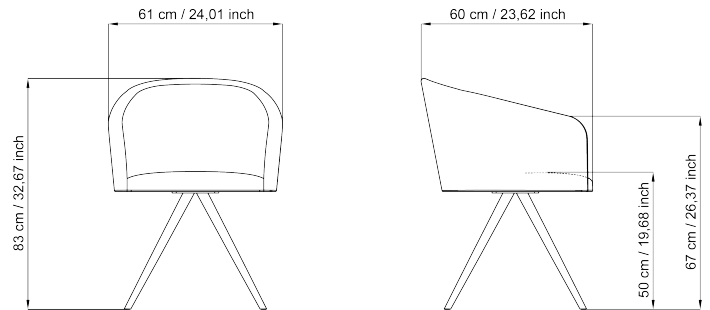

# BLOOM

Design Air Design

article: BL23

code: 4BLFL42

11

no

1

14,5