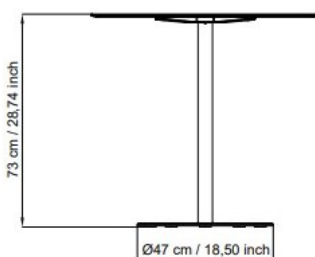

IN COLLECTION

ARTICOL: TO5T

CODE: 4ICT056

DESCRIPTION

INCOLLECTION is a collection of designer tables that articulates three dimensional proposals that strongly characterize the environment where people gather, eat, drink, and exchange ideas. **INQUADRO** and **INTONDO** are the two collections that meet very high standards of quality, technicality, and design, strongly characterizing a communal space.

INQUADRO and **INTONDO** are named after their base characterization.

TABLETOP: in decorative high-pressure laminate (HPL) thickness 12 mm (fig.1) compliant with EN 438 and ISO 4568 standards, round dimensions $\varnothing$ 790 mm;

STRUCTURE: in the fixed version, connecting crosspiece in die-cast aluminum between top and steel tube painted finish with epoxy powders in black color and high-strength steel tube $\varnothing$ 50 mm thickness 1.5 mm, height 690 mm, chrome finish (CR) or painted with epoxy powders in black (NE), white (BI), gray (GG), aqua green (VD), blush pink (MT) or ivory (SB) color.

BASE: **INTONDO** round steel base thickness 10 mm $\varnothing$ 470 mm with polished stainless steel cover thickness 1 mm. Or painted with epoxy powders in black (NE), white (BI), gray (GG), aqua green (VD), blush pink (MT) or ivory (SB) color.

USE INSTRUCTIONS

Use the small table as intended, in case of inappropriate use (e.g. instead of a ladder, sitting on it, or with extreme unilateral loads), there is a risk of accident.

MAINTENANCE AND CLEANING

Metal Parts: For cleaning, use specific products for polishing metals to slow down natural oxidation due to contact.