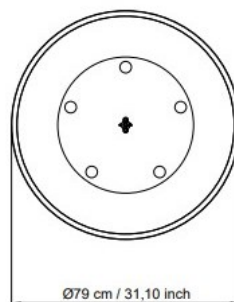

IN COLLECTION

ARTICOL: TO5T

CODE: 4ICT056

DESCRIPTION

INCOLLECTION is a collection of designer tables that articulates three dimensional proposals that strongly characterize the environment where people gather, eat, drink, and exchange ideas. **INQUADRO** and **INTONDO** are the two collections that meet very high standards of quality, technicality, and design, strongly characterizing a communal space.

INQUADRO and **INTONDO** are named after their base characterization.

TABLETOP: in decorative high-pressure laminate (HPL) thickness 12 mm (fig.1) compliant with EN 438 and ISO 4568 standards, round dimensions $\varnothing$ 790 mm;

STRUCTURE: in the fixed version, connecting crosspiece in die-cast aluminum between top and steel tube painted finish with epoxy powders in black color and high-strength steel tube $\varnothing$ 50 mm thickness 1.5 mm, height 690 mm, chrome finish (CR) or painted with epoxy powders in black (NE), white (BI), gray (GG), aqua green (VD), blush pink (MT) or ivory (SB) color.

BASE: **INTONDO** round steel base thickness 10 mm $\varnothing$ 470 mm with polished stainless steel cover thickness 1 mm. Or painted with epoxy powders in black (NE), white (BI), gray (GG), aqua green (VD), blush pink (MT) or ivory (SB) color.

USE INSTRUCTIONS

Use the small table as intended, in case of inappropriate use (e.g. instead of a ladder, sitting on it, or with extreme unilateral loads), there is a risk of accident.

MAINTENANCE AND CLEANING

Metal Parts: For cleaning, use specific products for polishing metals to slow down natural oxidation due to contact.