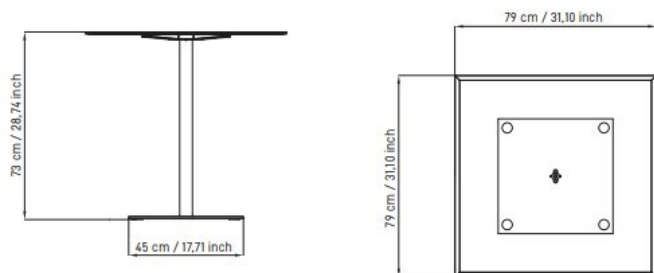

IN COLLECTION

ARTICOL: QO5Q

CODE: 4ICQ050

DESCRIPTION

INCOLLECTION is a collection of designer tables that come in three dimensional proposals, defining the environment where people gather, eat, drink, and exchange ideas. **INQUADRO** and **INTONDO** are the two collections that meet very high standards of quality, technicality, and design, strongly characterizing a common space.

INQUADRO and **INTONDO** derive their names from the characterization of their base.

TOP: Decorative high-pressure laminate (HPL) with a thickness of 12 mm (fig.1) compliant with EN 438 and ISO 4568 standards, square dimensions of 790x790 mm.

STRUCTURE: In the fixed version, a cruise connection in die-cast aluminum between the top and the tube, finished with powder-coated epoxy colors such as black, and a high-resistance steel tube with a diameter of 50 mm and thickness of 1.5 mm, height 690 mm, chrome finish (CR) or powder-coated in colors like Black (NE), White (BI), Gray (GG), Aqua Green (VD), Powder Pink (MT), or Ivory (SB).

BASE: **INQUADRO** square base in steel 450x450 mm, thickness 10 mm, with a cover in polished stainless steel, thickness 1 mm, or powder-coated in colors like Black (NE), White (BI), Gray (GG), Aqua Green (VD), Powder Pink (MT), or Ivory (SB).

USAGE INSTRUCTIONS

Use the table as intended. In case of inappropriate use (e.g., as a ladder, sitting on it, or with extreme unilateral loads), there is a risk of accidents.

MAINTENANCE AND CLEANING

Metal Parts: For cleaning, use specific products for metal polishing to slow down natural oxidation due to contact.